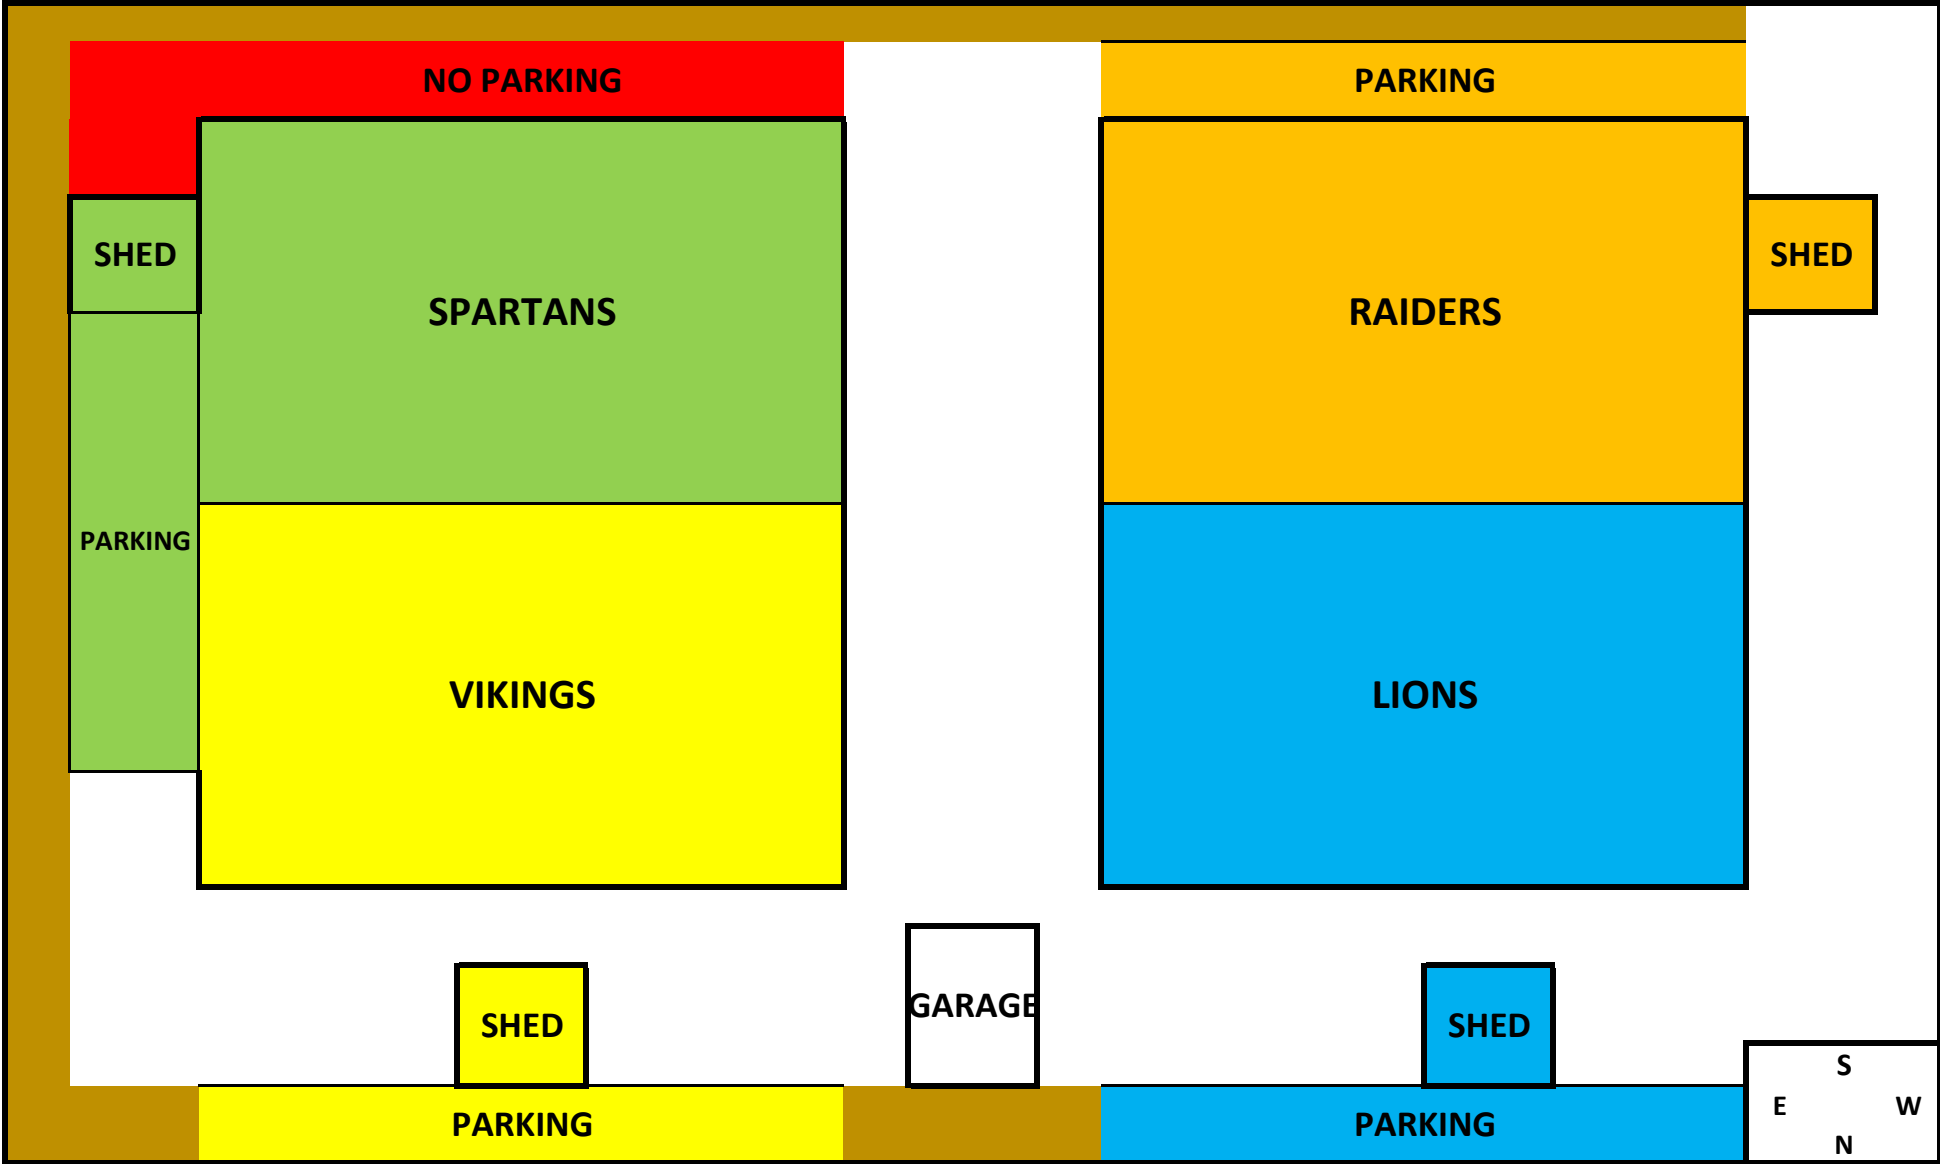

MOOSE JAW MINOR FOOTBALL - PRACTICE FIELD PLAN

MOOSE JAW MINOR FOOTBALL - GAME FIELD PLAN

CARIBOU ST - HOME TEAM PARKING

VISITOR TEAM
PARKING ONLY

NO
CHANGE
ROOMS

HOME TEAM WARM UP AREA

HOME TEAM
PARKING ONLY

TOWER

HOME FANS
30 MAX

30yd

HOME TEAM SIDELINE

30yd

HOME FANS
30 MAX

FOOD

ELKS FIELD

BASEBALL DIAMOND
AWAY TEAM
WARM UP AREA

VISITOR FANS
30 MAX

30yd

AWAY TEAM SIDELINE

30yd

VISITOR FANS
30 MAX

S
E W
N